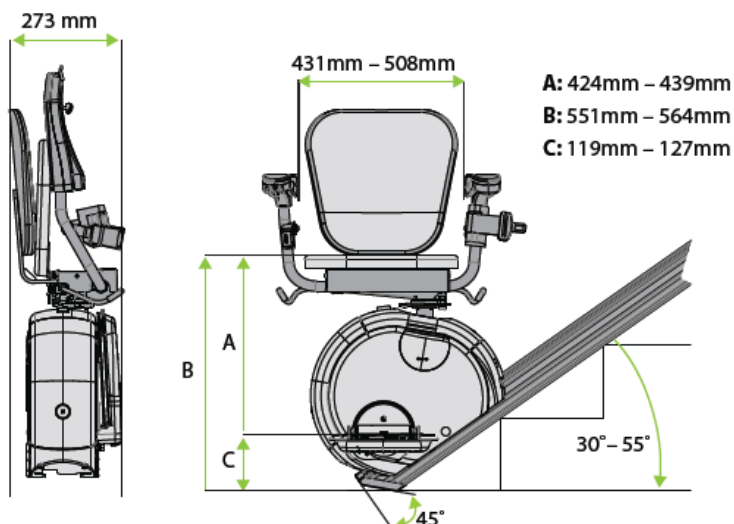

The Essential stairlift is uniquely compact – with the slimmest fold-up dimension on the market at only 270 mm wide – to allow easy access to the stairs when the lift is not in use.

With safety features including a retractable seatbelt, overspeed governor and obstacle sensor system, you can count on your stairlift. Finished in soft white with an unobtrusive design, the Essential blends easily into your home décor.

Essential - Technical Specification

Loading capacity	160 kg
Stair anlg	30 - 55°
Lifting speed	0,08 m/s
Motor	24V DC, battery driven
Drive system	Rack and pinion
Fold-up width	273 mm
Fold-out width	546 mm
Power supply	1 x 230V / 50-60Hz

Main advantages of the Essential

- Ultra slim folded size of only 273 mm – the smallest profile on the market to keep the unit out of the way when no in use
- Quiet and smooth-riding operation from the rack and pinion drive system and retractable seat belt
- Battery operated with built-in charging so the chair can be used several times even through a power failure
- LED status lights to advise you of any issues
- Comfortable and durable seat with width-adjustable arms up to 51 cm wide and 160 kg loading capacity